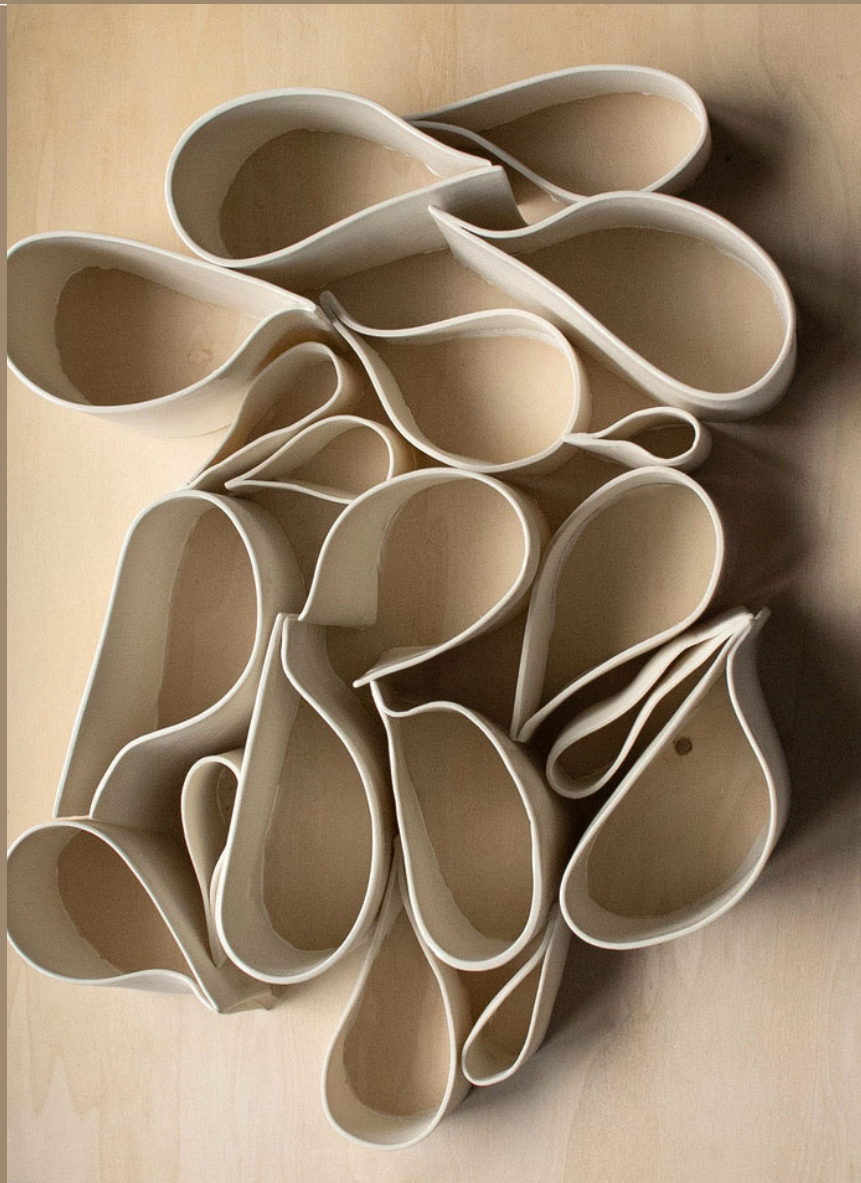

TULIP

£ 1,000

Depending on your communication

DESIGNER	Lina Rincon
TITLE	Tulip 2
DIMENSIONS	50 x 50 x cm
MATERIALS	Porcelain and wood
LEAD TIME	7-8 Weeks
PLACE OF ORIGIN	London, Uk

ADDITIONAL INFO Colours and dimensions may vary slightly, each piece is unique and made by hand. Made to order creations can be done: please contact us for any request.