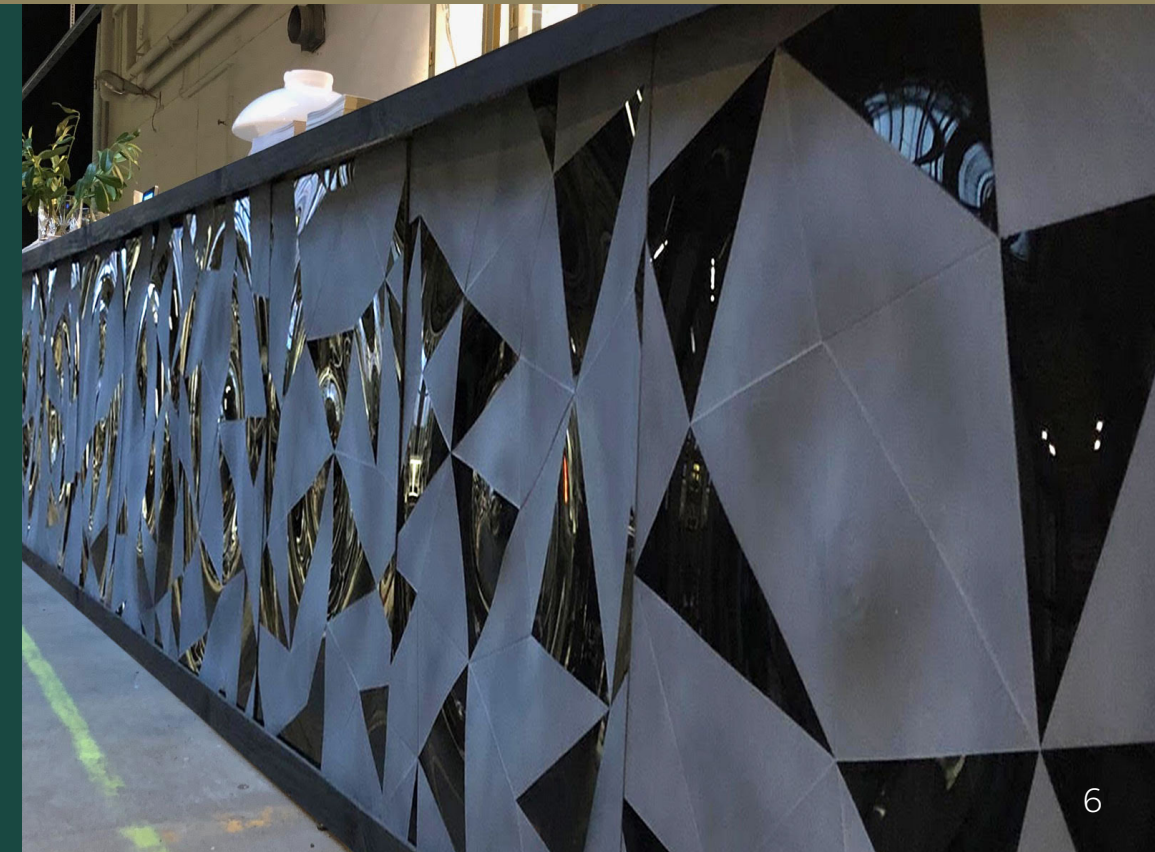

ADDITIONAL INFO Colours and dimensions may vary slightly, each piece is unique and made by hand. Made to order creations can be done: please contact us for any request.

KUGGEN

We produce black glass by melting leftover materials from other projects. Black glass is sustainable, elegant, and has a deep intensity. We crafted 50 x 50 cm tiles specifically for a front desk as a special order. We can design tiles for any project based on your requirements.