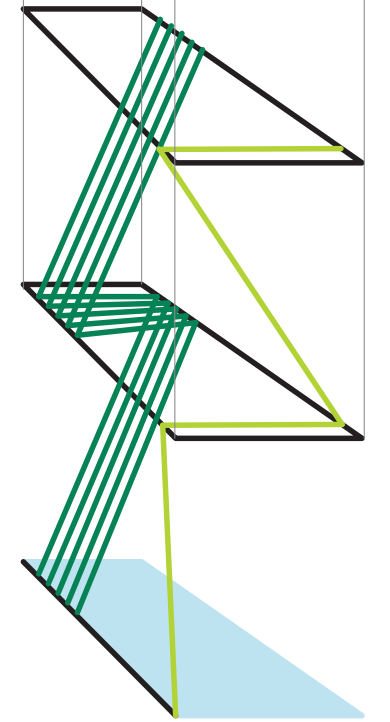

ADDITIONAL INFO Colours and dimensions may vary slightly, each piece is unique and made by hand. Made to order creations can be done: please contact us for any request.

ROPES

£ 8,500

DESIGNER Lina Rincon
TITLE Rope
DIMENSIONS 200 x 600 x 30 cm
MATERIALS Rope
LEAD TIME 7-8 Weeks
PLACE OF ORIGIN London, UK

ADDITIONAL INFO Colours and dimensions may vary slightly, each piece is unique and made by hand. Made to order creations can be done: please contact us for any request.

PORCELAIN NET

£ 4,500

| | |
|-----------------|-------------|
| DESIGNER | Lina Rincon |
| TITLE | Rope |
| DIMENSIONS | 30 x 30 cm |
| MATERIALS | 9 Porcelain |
| LEAD TIME | 7-8 Weeks |
| PLACE OF ORIGIN | London, UK |